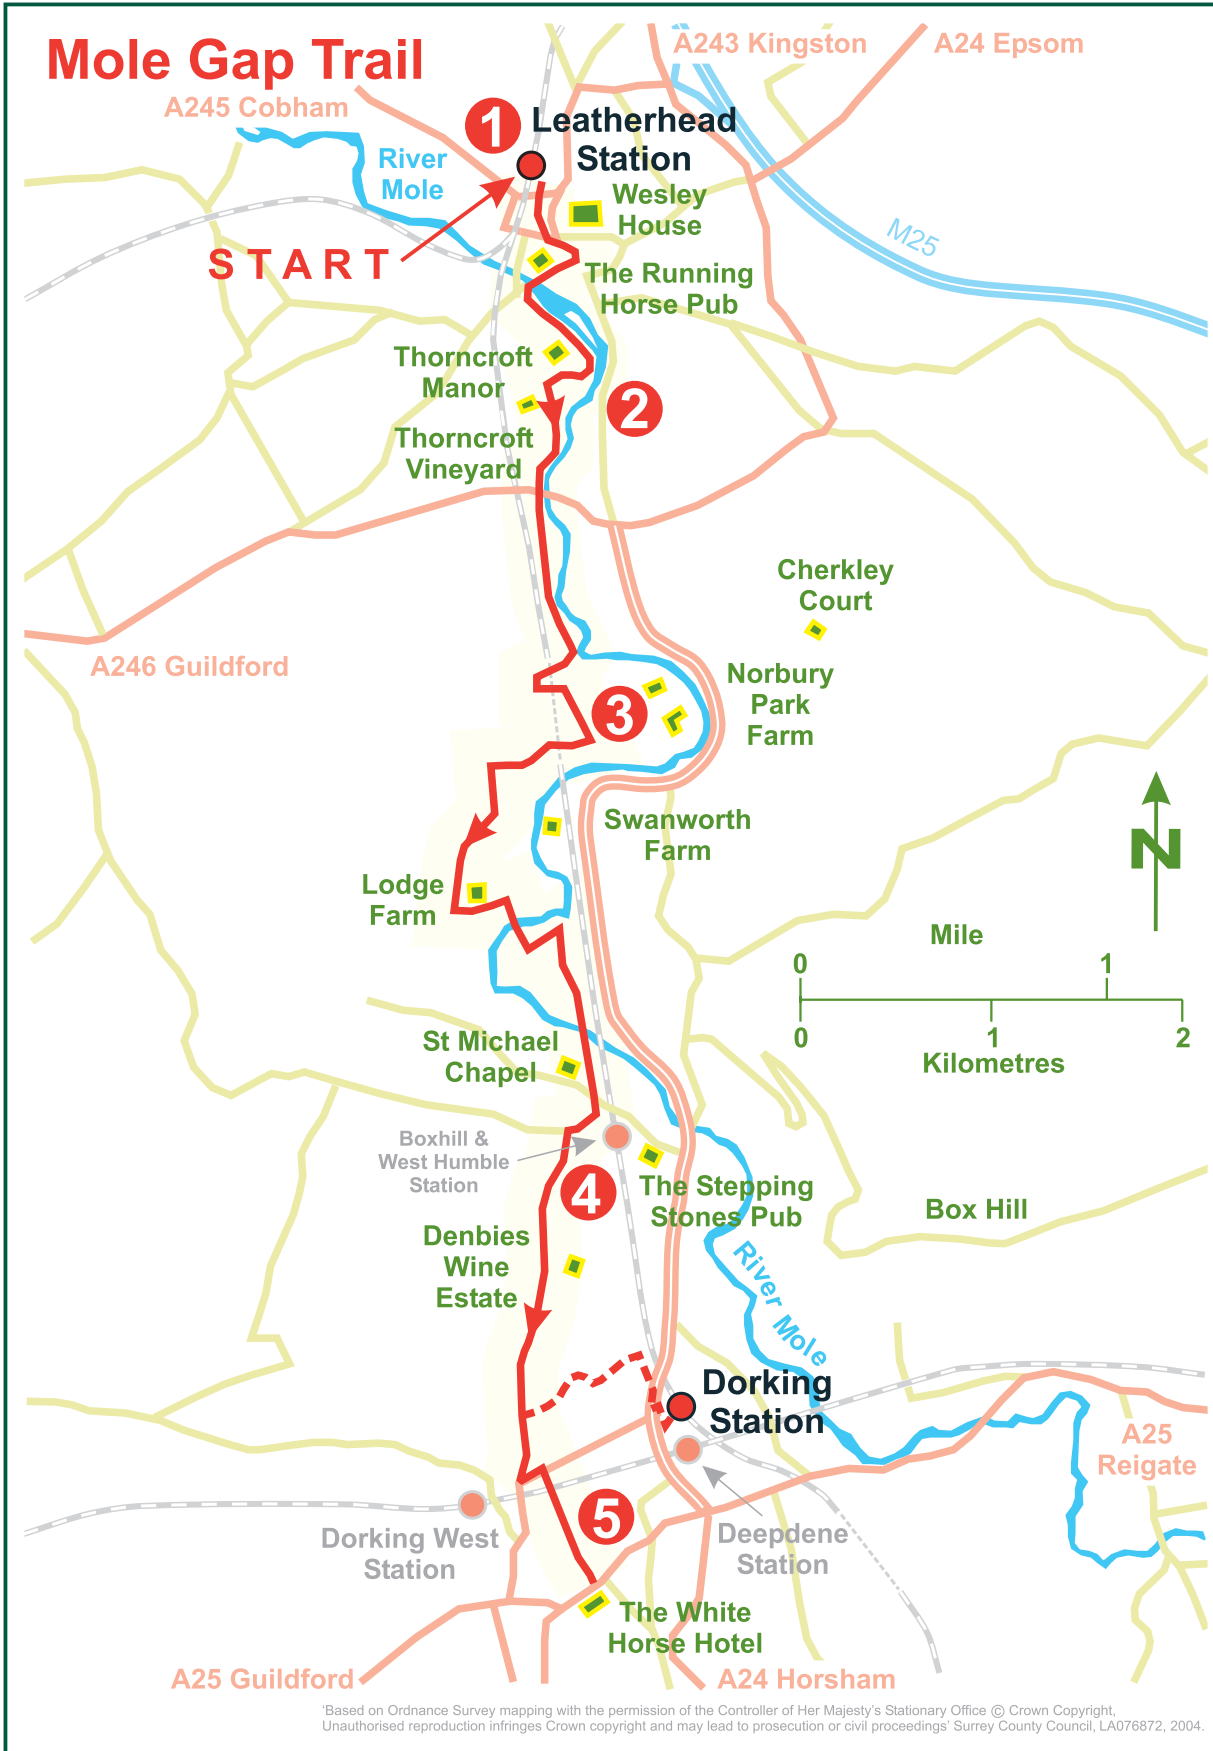

Mole Gap Trail

'Based on Ordnance Survey mapping with the permission of the Controller of Her Majesty's Stationary Office © Crown Copyright, Unauthorised reproduction infringes Crown copyright and may lead to prosecution or civil proceedings' Surrey County Council, LA076872, 2004.